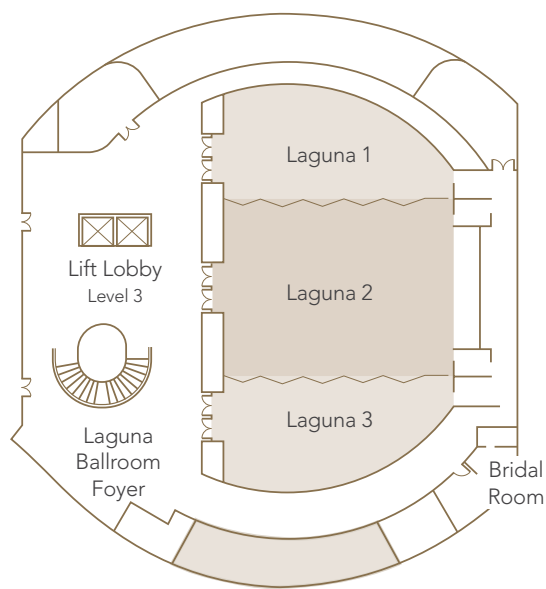

Laguna Ballroom (Level 3)

Albatross & Birdie Meeting Room (Level 5)

Venues	Floor Area (Sqm)	Ceiling Height (Metres)	Meeting Set Up					Banquet / Event	
			Classroom	Theatre	U-shaped	Cabaret	Boardroom	Banquet	Cocktail
Laguna Ballroom	750	4.5 – 6	380	585	100	360	–	520	585
Laguna 1	185	4.5 – 5	85	140	40	95	45	140	140
Laguna 2	380	5.5 – 6	210	300	60	175	50	250	300
Laguna 3	185	4.5 – 5	85	140	40	95	45	140	140
Laguna 1 + 2	565	4.5 – 6	295	440	80	245	–	350	440
Laguna 2 + 3	565	4.5 – 6	295	440	80	245	–	350	440
Laguna Ballroom Foyer	287	7.4	–	–	–	–	–	–	200
Albatross Birdie	180	2.4	90	145	35	85	30	120	145
Albatross	120	2.4	45	70	30	50	28	70	95
Birdie	60	2.4	25	40	15	20	12	30	45
Eagle Boardroom	72	3	–	–	–	–	18	–	50
Ocean Verandah	140	–	–	–	–	–	–	–	50
Ocean Green Lawn	550	–	–	–	–	–	–	–	200
Classic Lawn	525	–	–	–	–	–	–	–	200
Masters Lawn	300	–	–	–	–	–	–	–	150