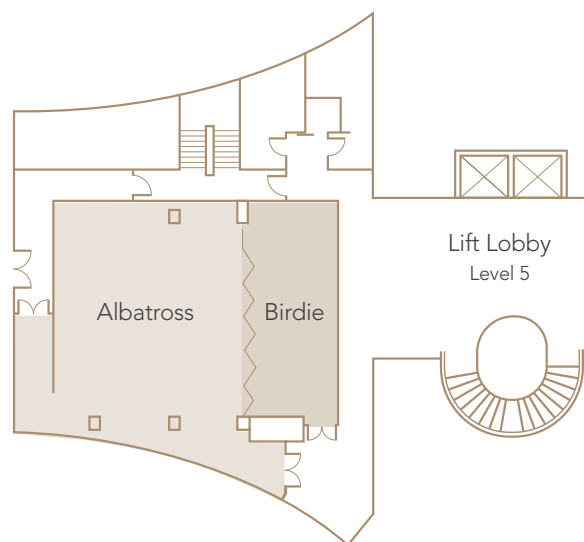

Laguna Ballroom (Level 3)

Albatross & Birdie Meeting Room (Level 5)

Venues	Floor Area (Sqm)	Ceiling Height (Metres)	Meeting Set Up					Banquet / Event	
			Classroom	Theatre	U-shaped	Cabaret	Boardroom	Banquet	Cocktail
Laguna Ballroom	750	4.5 – 6	380	585	100	360	–	520	585
Laguna 1	185	4.5 – 5	85	140	40	95	45	140	140
Laguna 2	380	5.5 – 6	210	300	60	175	50	250	300
Laguna 3	185	4.5 – 5	85	140	40	95	45	140	140
Laguna 1 + 2	565	4.5 – 6	295	440	80	245	–	350	440
Laguna 2 + 3	565	4.5 – 6	295	440	80	245	–	350	440
Laguna Ballroom Foyer	287	7.4	–	–	–	–	–	–	200
Albatross Birdie	180	2.4	90	145	35	85	30	120	145
Albatross	120	2.4	45	70	30	50	28	70	95
Birdie	60	2.4	25	40	15	20	12	30	45
Eagle Boardroom	72	3	–	–	–	–	18	–	50
Ocean Verandah	140	–	–	–	–	–	–	–	50
Ocean Green Lawn	550	–	–	–	–	–	–	–	200
Classic Lawn	525	–	–	–	–	–	–	–	200
Masters Lawn	300	–	–	–	–	–	–	–	150