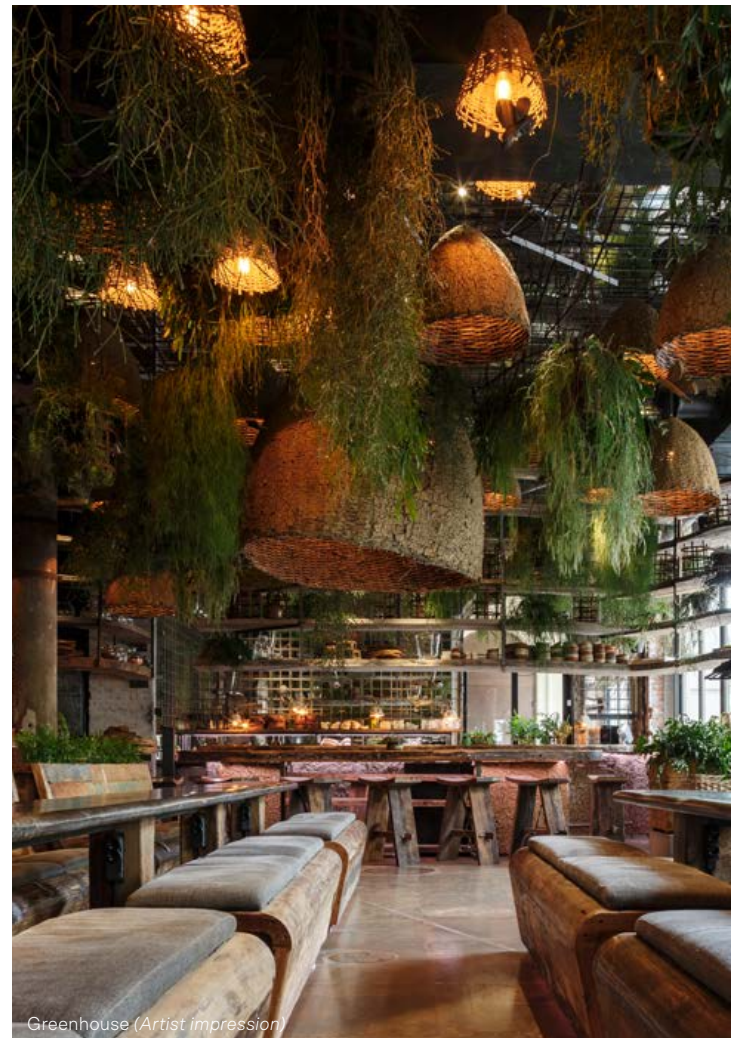

Other Services & Facilities

- 8 Pavilions with private plunge pool
- Group Check-in and Coach Bay