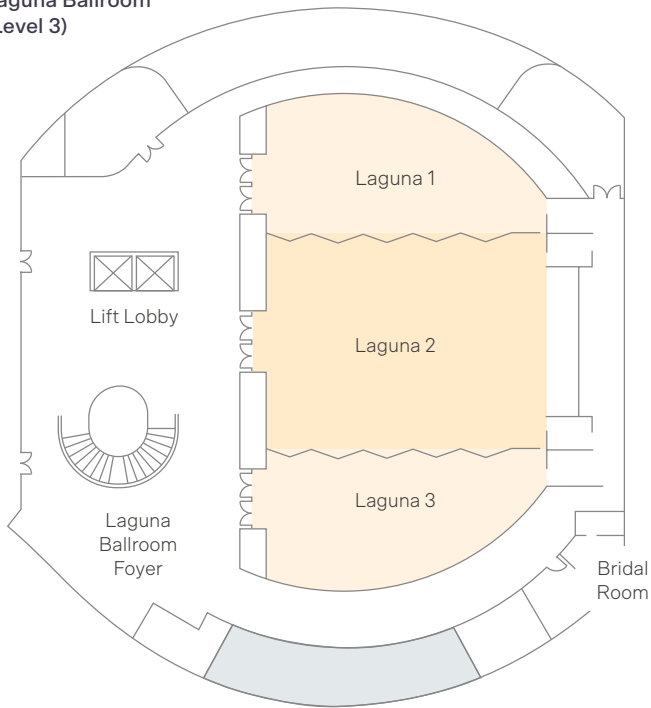

### Golf

- Two 18 Hole Championship Golf courses (Classic and Masters)
- Luxurious Clubhouse and Lockers
- 50 Range Bays - 20 equipped with Toptracer Range Technology
- Laguna Putting powered by Nicklaus Design
- Leadbetter Golf Academy

## Other Services & Facilities

- 8 Pavilions with private plunge pool
- Group Check-in and Coach Bay

**Laguna Ballroom  
(Level 3)**

**Albatross & Birdie Meeting Room  
(Level 5)**

## Function Room Capacity and Dimensions

Venues	Floor Area sqm	Ceiling Height metres	Meeting set up					Banquet / Event	
			Classroom	Theatre	U-shaped	Cabaret	Boardroom	Banquet	Cocktail
Laguna Ballroom	750	4.5 – 6	380	585	100	360	-	520	585
Laguna 1	185	4.5 – 5	85	140	40	95	45	140	140
Laguna 2	380	5.5 – 6	210	300	60	175	50	250	300
Laguna 3	185	4.5 – 5	85	140	40	95	45	140	140
Laguna 1 + 2	565	4.5 – 6	295	440	80	245	-	350	440
Laguna 2 + 3	565	4.5 – 6	295	440	80	245	-	350	440
Laguna Ballroom Foyer	287	7.4	-	-	-	-	-	-	200
Albatross Birdie	180	2.4	90	140	35	85	30	120	145
Albatross	120	2.4	45	95	30	50	28	70	95
Birdie	60	2.4	25	45	15	20	12	30	45
Eagle Boardroom	72	3	-	-	-	-	18	-	50
Ocean Varandah	140	-	-	-	-	-	-	-	50
Ocean Green Lawn	550	-	-	-	-	-	-	-	200
Classic Lawn	525	-	-	-	-	-	-	-	200
Two-storey Pavilion (5 units available)	240	3 + 3			20 + 7				20 + 7