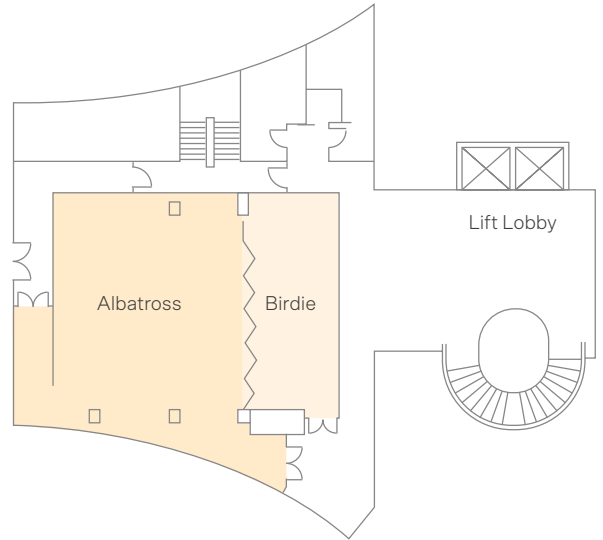

## Meeting & Events

State-of-the-art pillarless ballroom and meeting venues

Pre-function area with natural daylight

Event lawns with magnificent view of the Classic and Masters golf courses for unique outdoor functions

**Laguna Ballroom  
(Level 3)**

**Albatross & Birdie Meeting Room  
(Level 5)**

## Function Room Capacity and Dimensions

Venues	Floor Area sqm	Ceiling Height metres	Meeting set up					Banquet / Event	
			Classroom	Theatre	U-shaped	Cabaret	Boardroom	Banquet	Cocktail
Laguna Ballroom	750	4.5 – 6	380	585	100	360	-	520	585
Laguna 1	185	4.5 – 5	85	140	40	95	45	140	140
Laguna 2	380	5.5 – 6	210	300	60	175	50	250	300
Laguna 3	185	4.5 – 5	85	140	40	95	45	140	140
Laguna 1 + 2	565	4.5 – 6	295	440	80	245	-	350	440
Laguna 2 + 3	565	4.5 – 6	295	440	80	245	-	350	440
Laguna Ballroom Foyer	287	7.4	-	-	-	-	-	-	200
Albatross Birdie	180	2.4	90	140	35	85	30	120	145
Albatross	120	2.4	45	95	30	50	28	70	95
Birdie	60	2.4	25	45	15	20	12	30	45
Eagle Boardroom	72	3	-	-	-	-	18	-	50
Ocean Varandah	140	-	-	-	-	-	-	-	50
Ocean Green Lawn	550	-	-	-	-	-	-	-	200
Classic Lawn	525	-	-	-	-	-	-	-	200
Two-storey Pavilion (5 units available)	240	3 + 3			20 + 7				20 + 7