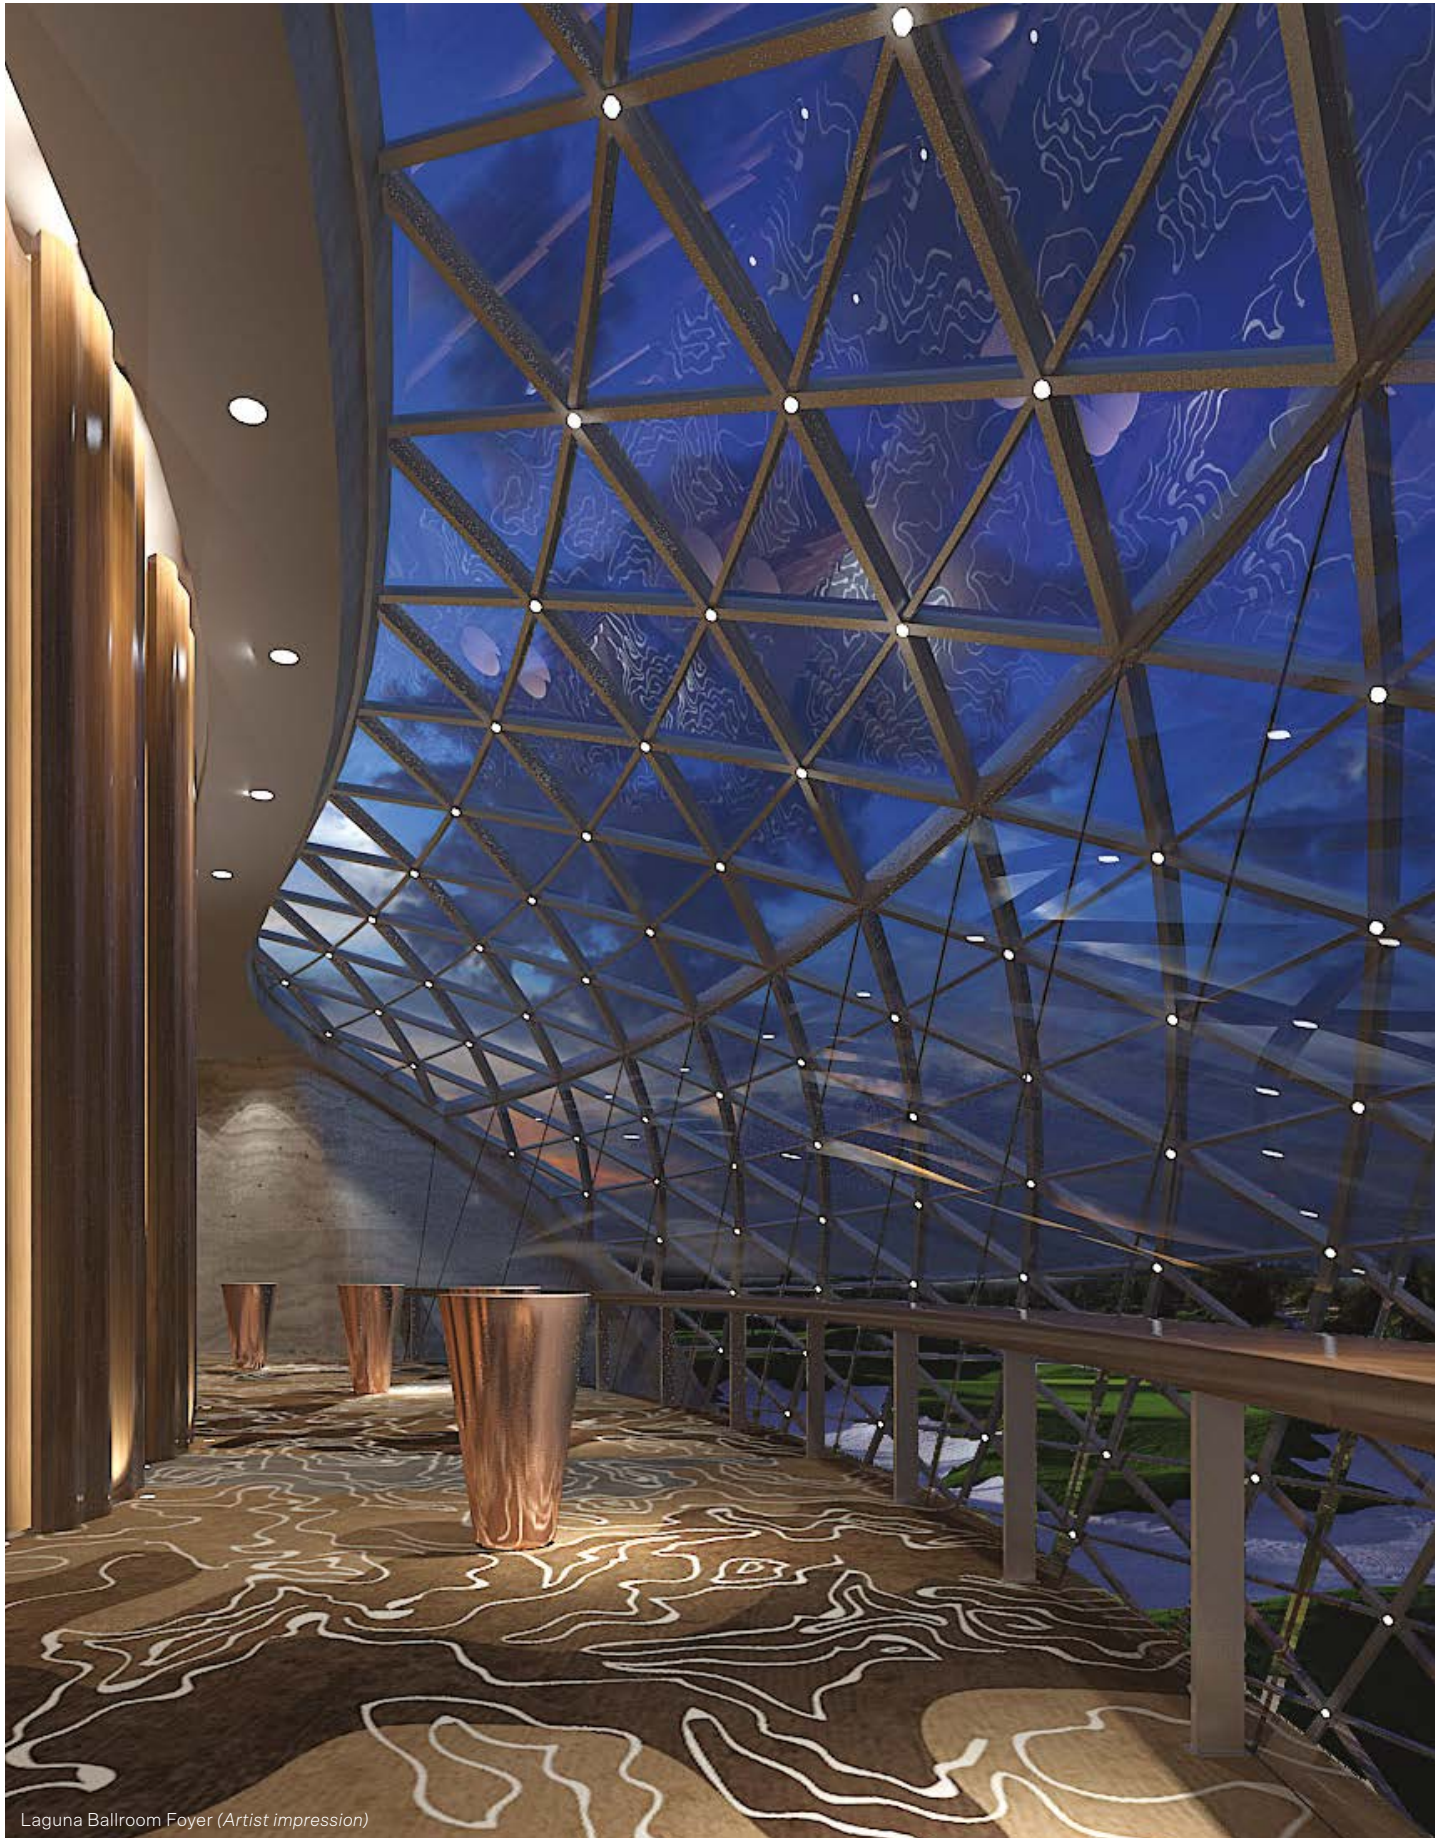

## Dusit Thani

LAGUNA · SINGAPORE

Swimming Pool (Artist impression)

18 Holes Classic Course

The centrepiece of Singapore's premier urban resort oasis, Dusit Thani Laguna Singapore boasts facilities perfectly equipped with a wealth of experiences to enjoy. Comprising of 198 tastefully-decorated rooms and suites showcasing the best of contemporary Asian design, the luxurious hotel also houses two championship golf courses, an array of dining options, recreational activities and some of the finest meeting facilities, all just minutes away from the internationally acclaimed Singapore Changi Airport.