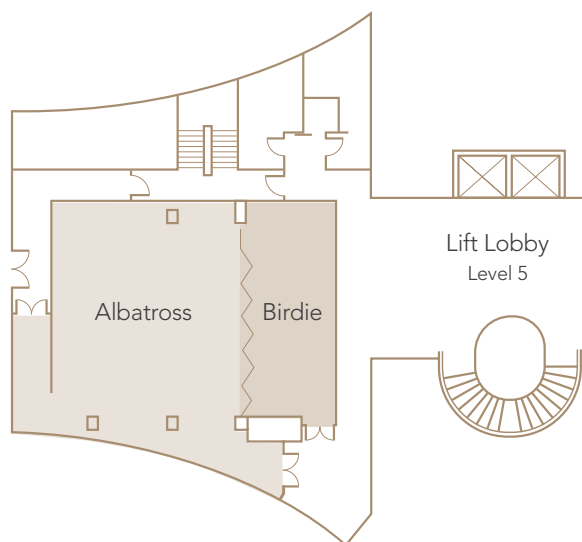

## Laguna Ballroom (Level 3)

## Albatross & Birdie Meeting Room (Level 5)

Venues	Floor Area (Sqm)	Ceiling Height (Metres)	Meeting Set Up					Banquet / Event	
			Classroom	Theatre	U-shaped	Cabaret	Boardroom	Banquet	Cocktail
Laguna Ballroom	750	4.5 – 6	380	585	100	360	–	520	585
Laguna 1	185	4.5 – 6	85	140	40	95	45	140	140
Laguna 2	380	5.5 – 6	210	300	60	175	50	250	300
Laguna 3	185	4.5 – 5	85	140	40	95	45	140	140
Laguna 1 + 2	565	4.5 – 6	295	440	80	245	–	350	440
Laguna 2 + 3	565	4.5 – 6	295	440	80	245	–	350	440
Laguna Ballroom Foyer	287	7.4	–	–	–	–	–	–	200
Albatross Birdie	180	2.4	90	145	35	85	30	120	145
Albatross	120	2.4	45	70	30	50	28	70	95
Birdie	60	2.4	25	40	15	20	12	30	45
Eagle Boardroom	72	3	–	–	–	–	18	–	50
Ocean Verandah	140	–	–	–	–	–	–	–	50
Ocean Green Lawn	550	–	–	–	–	–	–	–	200
Classic Lawn	525	–	–	–	–	–	–	–	200
Masters Lawn	300	–	–	–	–	–	–	–	150