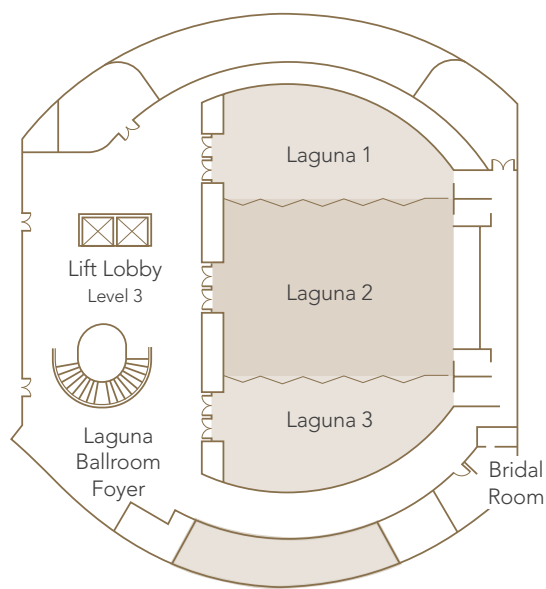

## Laguna Ballroom (Level 3)

## Albatross & Birdie Meeting Room (Level 5)

Venues	Floor Area (Sqm)	Ceiling Height (Metres)	Meeting Set Up					Banquet / Event	
			Classroom	Theatre	U-shaped	Cabaret	Boardroom	Banquet	Cocktail
Laguna Ballroom	750	4.5 – 6	380	585	100	360	–	520	585
Laguna 1	185	4.5 – 6	85	140	40	95	45	140	140
Laguna 2	380	5.5 – 6	210	300	60	175	50	250	300
Laguna 3	185	4.5 – 5	85	140	40	95	45	140	140
Laguna 1 + 2	565	4.5 – 6	295	440	80	245	–	350	440
Laguna 2 + 3	565	4.5 – 6	295	440	80	245	–	350	440
Laguna Ballroom Foyer	287	7.4	–	–	–	–	–	–	200
Albatross Birdie	180	2.4	90	145	35	85	30	120	145
Albatross	120	2.4	45	70	30	50	28	70	95
Birdie	60	2.4	25	40	15	20	12	30	45
Eagle Boardroom	72	3	–	–	–	–	18	–	50
Ocean Verandah	140	–	–	–	–	–	–	–	50
Ocean Green Lawn	550	–	–	–	–	–	–	–	200
Classic Lawn	525	–	–	–	–	–	–	–	200
Masters Lawn	300	–	–	–	–	–	–	–	150