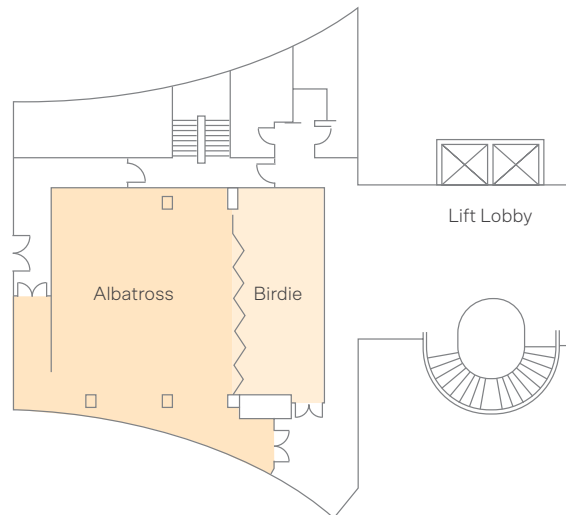

# Meeting & Events

**Laguna Ballroom  
(Level 3)**

**Albatross & Birdie Meeting Room  
(Level 5)**

## Function Room Capacity and Dimensions

Venues	Floor Area sqm	Ceiling Height metres	Meeting set up					Banquet / Event	
			Classroom	Theatre	U-shaped	Cabaret	Boardroom	Banquet	Cocktail
Laguna Ballroom	750	4.5 – 6	380	585	100	360	–	520	585
Laguna 1	185	4.5 – 5	85	140	40	95	45	140	140
Laguna 2	380	5.5 – 6	210	300	60	175	50	250	300
Laguna 3	185	4.5 – 5	85	140	40	95	45	140	140
Laguna 1 + 2	565	4.5 – 6	295	440	80	245	–	350	440
Laguna 2 + 3	565	4.5 – 6	295	440	80	245	–	350	440
Laguna Ballroom Foyer	287	7.4	–	–	–	–	–	–	200
Albatross Birdie	180	2.4	90	140	35	85	30	120	145
Albatross	120	2.4	45	95	30	50	28	70	95
Birdie	60	2.4	25	45	15	20	12	30	45
Eagle Boardroom	72	3	–	–	–	–	18	–	50
Ocean Varandah	140	–	–	–	–	–	–	–	50
Ocean Green Lawn	550	–	–	–	–	–	–	–	200
Laguna Lawn	336	–	–	–	–	–	–	–	200
Two-storey Pavilion (5 units available)	240	3 + 3	–	–	20 + 7	–	–	–	20 + 7