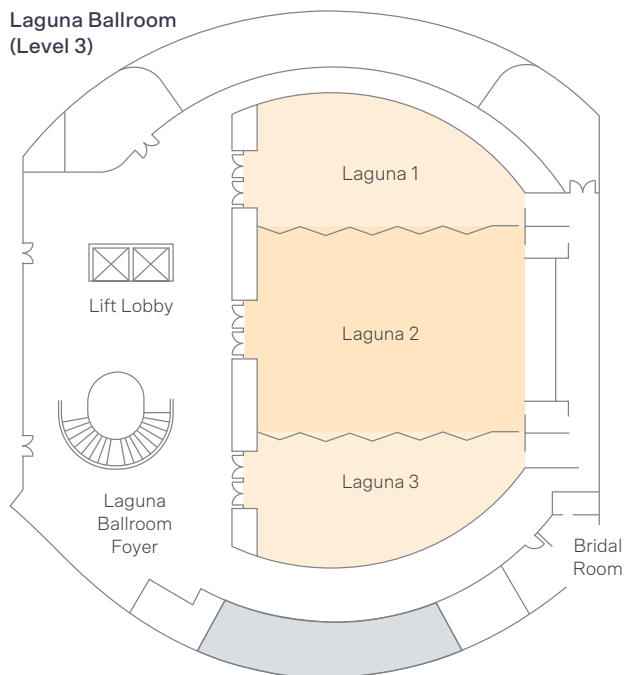

# Meeting & Events

**Laguna Ballroom  
(Level 3)**

**Albatross & Birdie Meeting Room  
(Level 5)**

## Function Room Capacity and Dimensions

Venues	Floor Area sqm	Ceiling Height metres	Meeting set up					Banquet / Event	
			Classroom	Theatre	U-shaped	Cabaret	Boardroom	Banquet	Cocktail
Laguna Ballroom	750	4.5 – 6	380	585	100	360	–	520	585
Laguna 1	185	4.5 – 5	85	140	40	95	45	140	140
Laguna 2	380	5.5 – 6	210	300	60	175	50	250	300
Laguna 3	185	4.5 – 5	85	140	40	95	45	140	140
Laguna 1 + 2	565	4.5 – 6	295	440	80	245	–	350	440
Laguna 2 + 3	565	4.5 – 6	295	440	80	245	–	350	440
Laguna Ballroom Foyer	287	7.4	–	–	–	–	–	–	200
Albatross Birdie	180	2.4	90	140	35	85	30	120	145
Albatross	120	2.4	45	95	30	50	28	70	95
Birdie	60	2.4	25	45	15	20	12	30	45
Eagle Boardroom	72	3	–	–	–	–	18	–	50
Ocean Varandah	140	–	–	–	–	–	–	–	50
Ocean Green Lawn	550	–	–	–	–	–	–	–	200
Laguna Lawn	336	–	–	–	–	–	–	–	200
Two-storey Pavilion (5 units available)	240	3 + 3	–	–	20 + 7	–	–	–	20 + 7